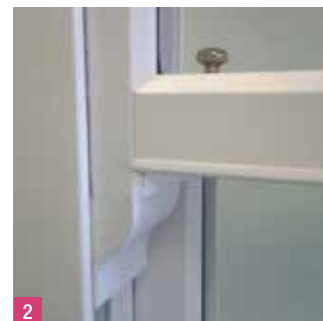

1 Renolit foil finishes

2 Run-thru Sash Horns